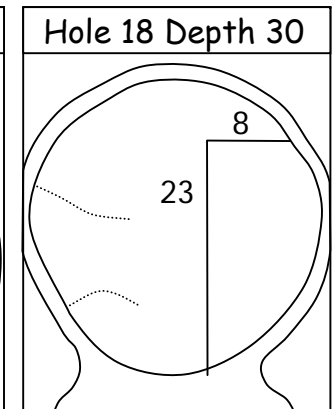

87th PGA Championship

Baltusrol Golf Club • Springfield, New Jersey
Thursday, August 11, 2005 - Round 1

ALL MEASUREMENT ARE IN PACES