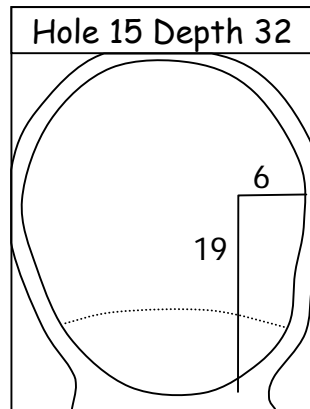

87th PGA Championship

Baltusrol Golf Club • Springfield, New Jersey
Thursday, August 11, 2005 - Round 1

ALL MEASUREMENT ARE IN PACES