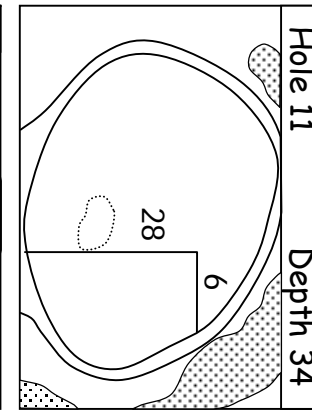

87th PGA Championship

Baltusrol Golf Club • Springfield, New Jersey
Thursday, August 11, 2005 - Round 1

ALL MEASUREMENT ARE IN PACES