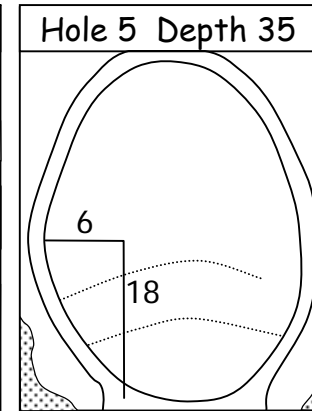

87th PGA Championship

Baltusrol Golf Club • Springfield, New Jersey
Thursday, August 11, 2005 - Round 1

ALL MEASUREMENT ARE IN PACES