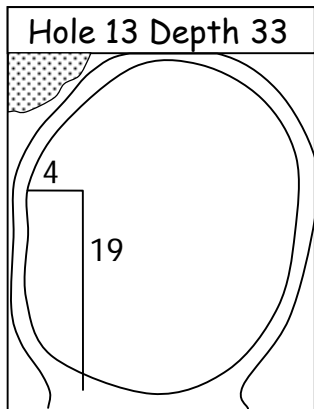

87th PGA Championship

Baltusrol Golf Club • Springfield, New Jersey
Thursday, August 11, 2005 - Round 1

ALL MEASUREMENT ARE IN PACES