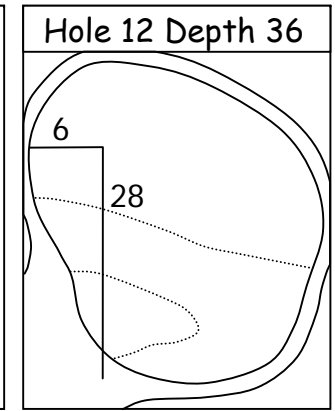

87th PGA Championship

Baltusrol Golf Club • Springfield, New Jersey
Thursday, August 11, 2005 - Round 1

ALL MEASUREMENT ARE IN PACES