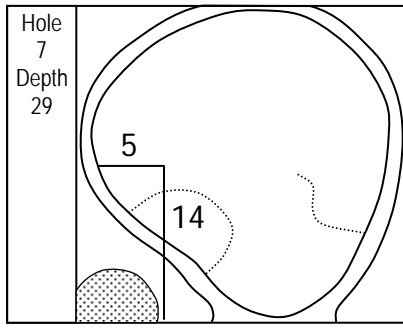

88<sup>TH</sup> PGA Championship  
Medinah Country Club – Medinah, Illinois  
Sunday, August 20, 2006 • Final Round

ALL MEASUREMENTS ARE IN PACES