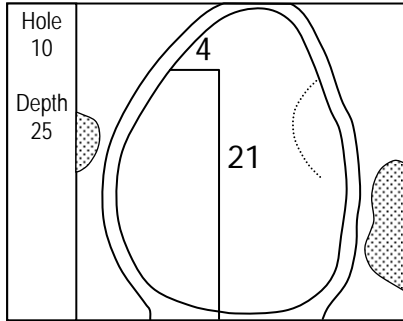

88<sup>TH</sup> PGA Championship  
Medinah Country Club – Medinah, Illinois  
Sunday, August 20, 2006 • Final Round

ALL MEASUREMENTS ARE IN PACES