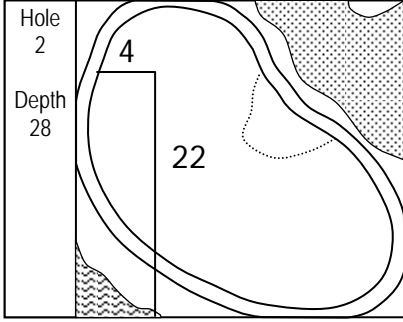

88<sup>TH</sup> PGA Championship  
Medinah Country Club – Medinah, Illinois  
Sunday, August 20, 2006 • Final Round

ALL MEASUREMENTS ARE IN PACES