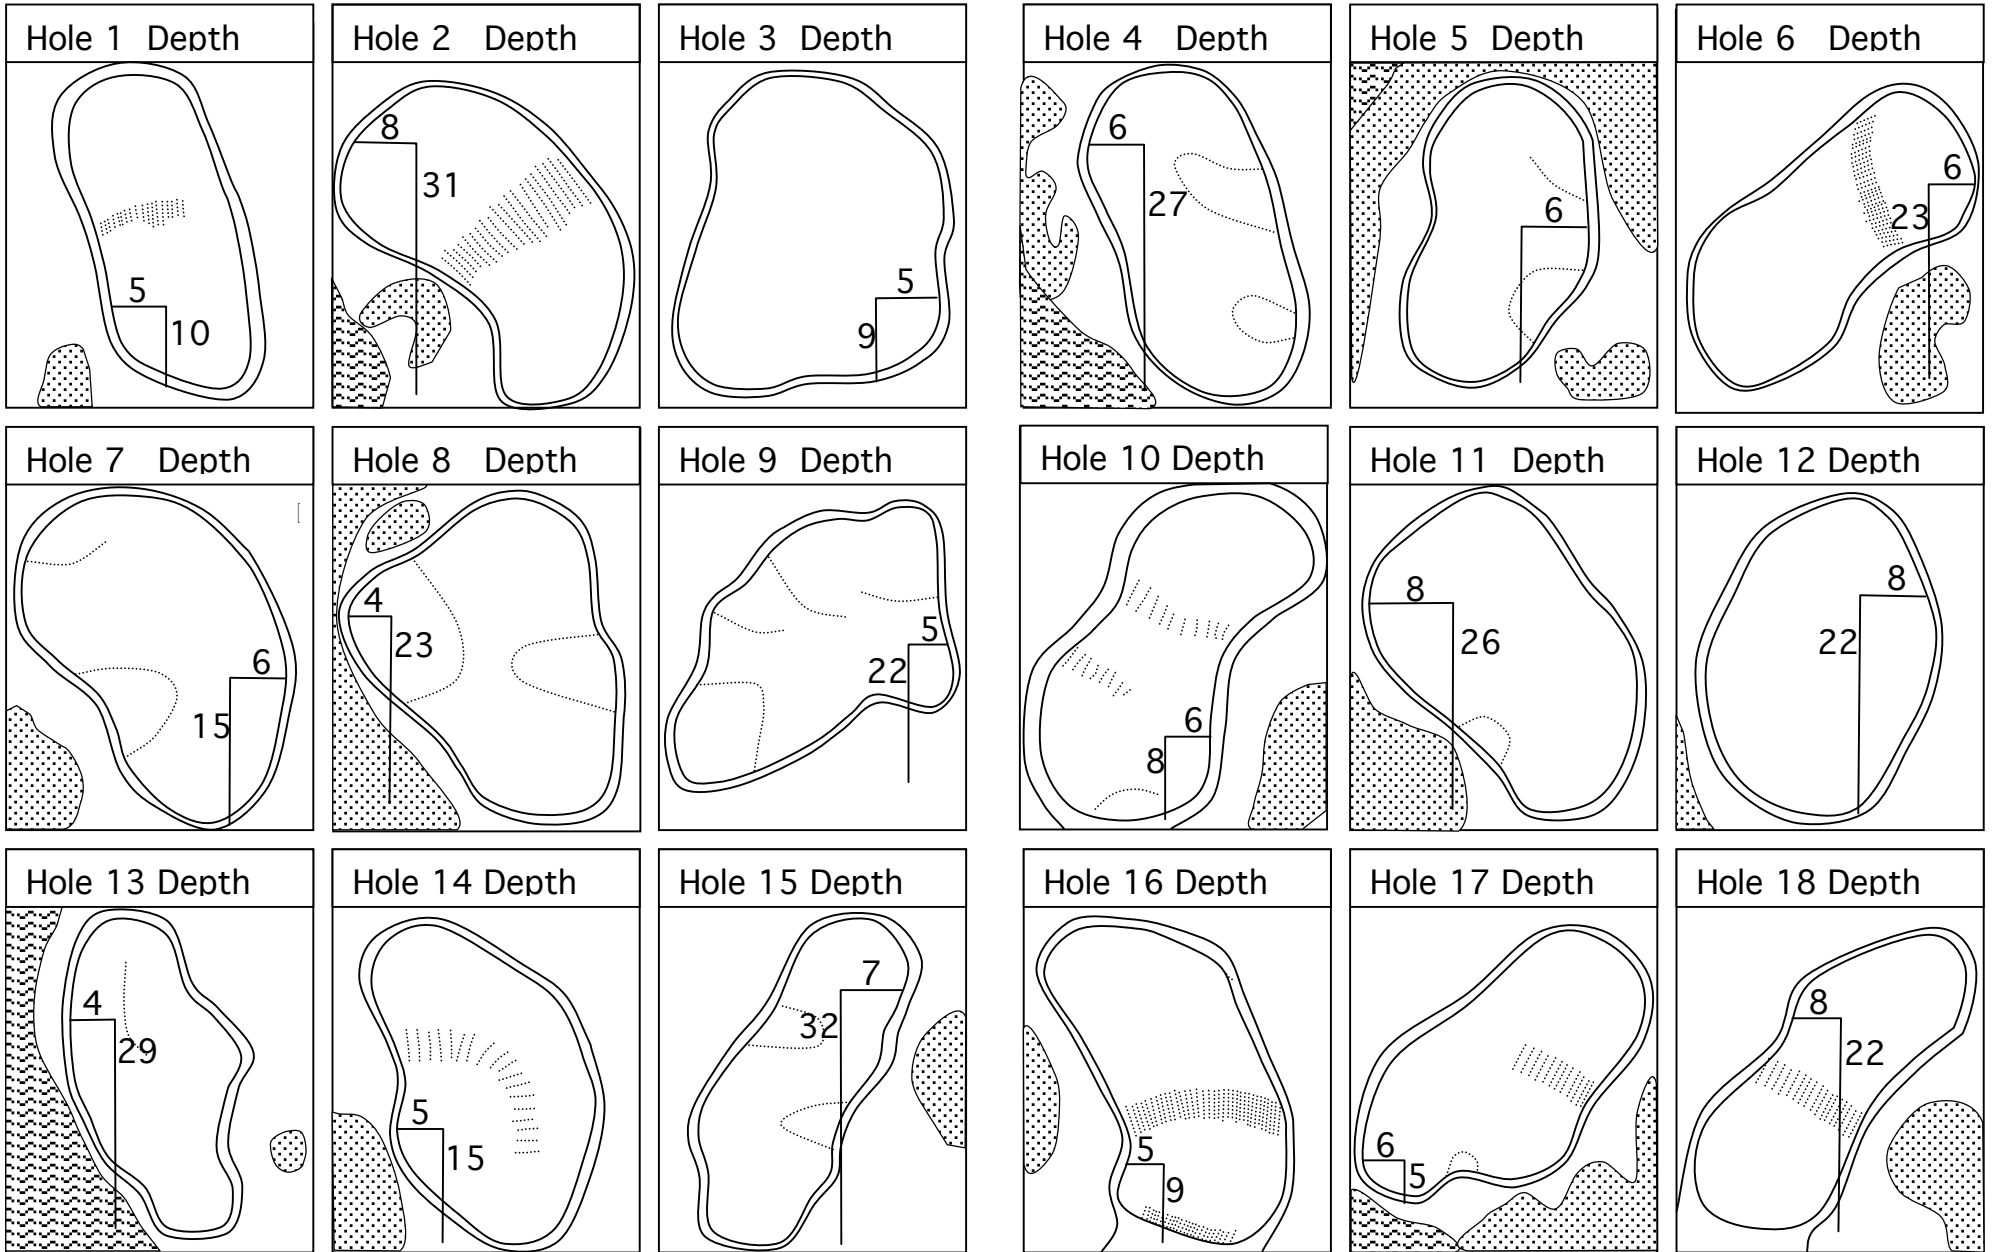

2006 Senior PGA CHAMPIONSHIP  
 Oak Tree Golf Club, Edmond, Oklahoma  
 Hole locations Sunday, May 28, 2006

ALL MEASUREMENTS ARE IN PACES