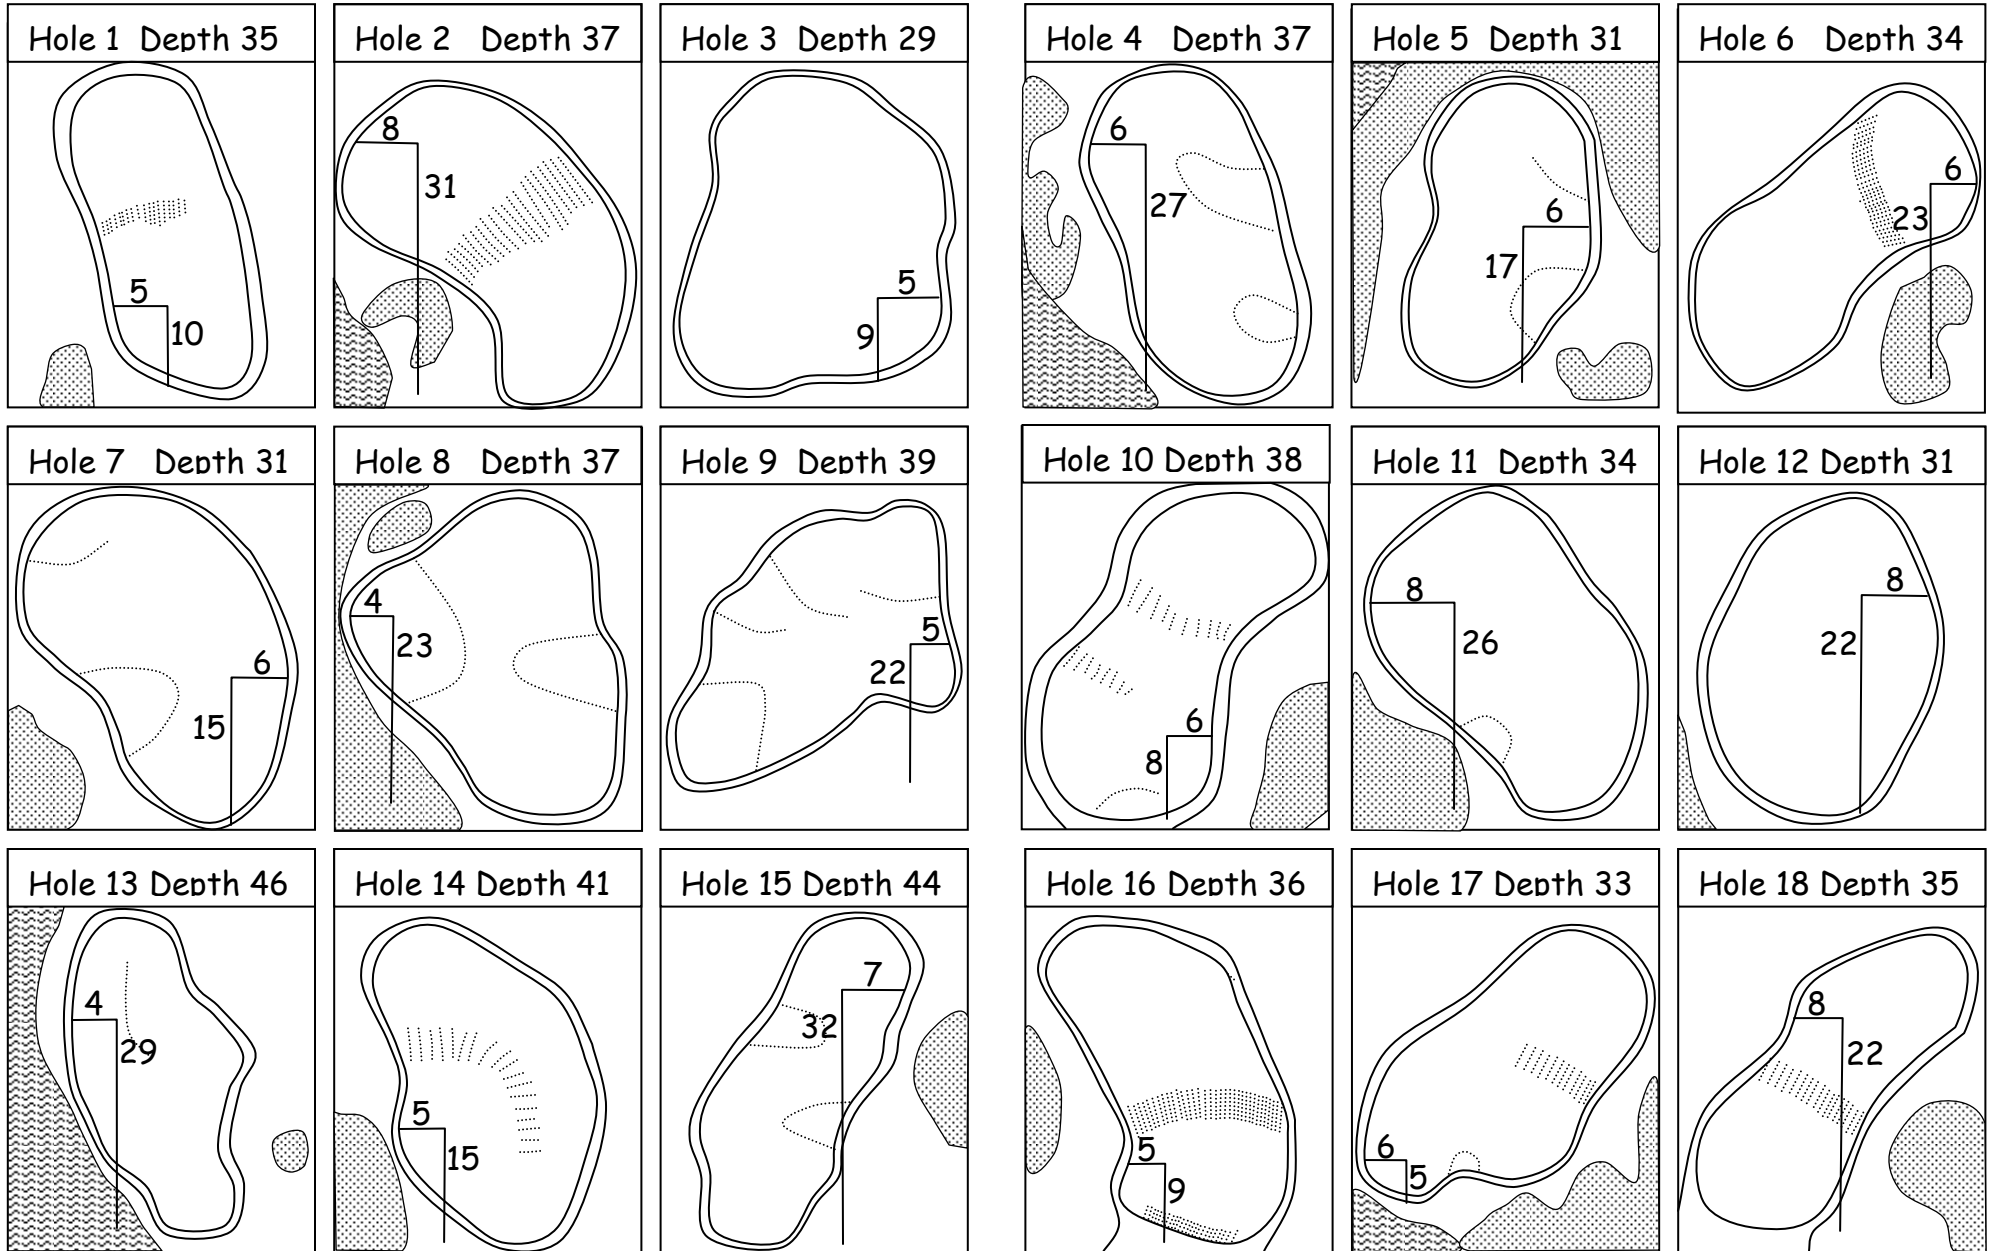

2006 Senior PGA CHAMPIONSHIP
 Oak Tree Golf Club, Edmond, Oklahoma
 Hole locations Sunday, May 28, 2006

ALL MEASUREMENTS ARE IN PACES