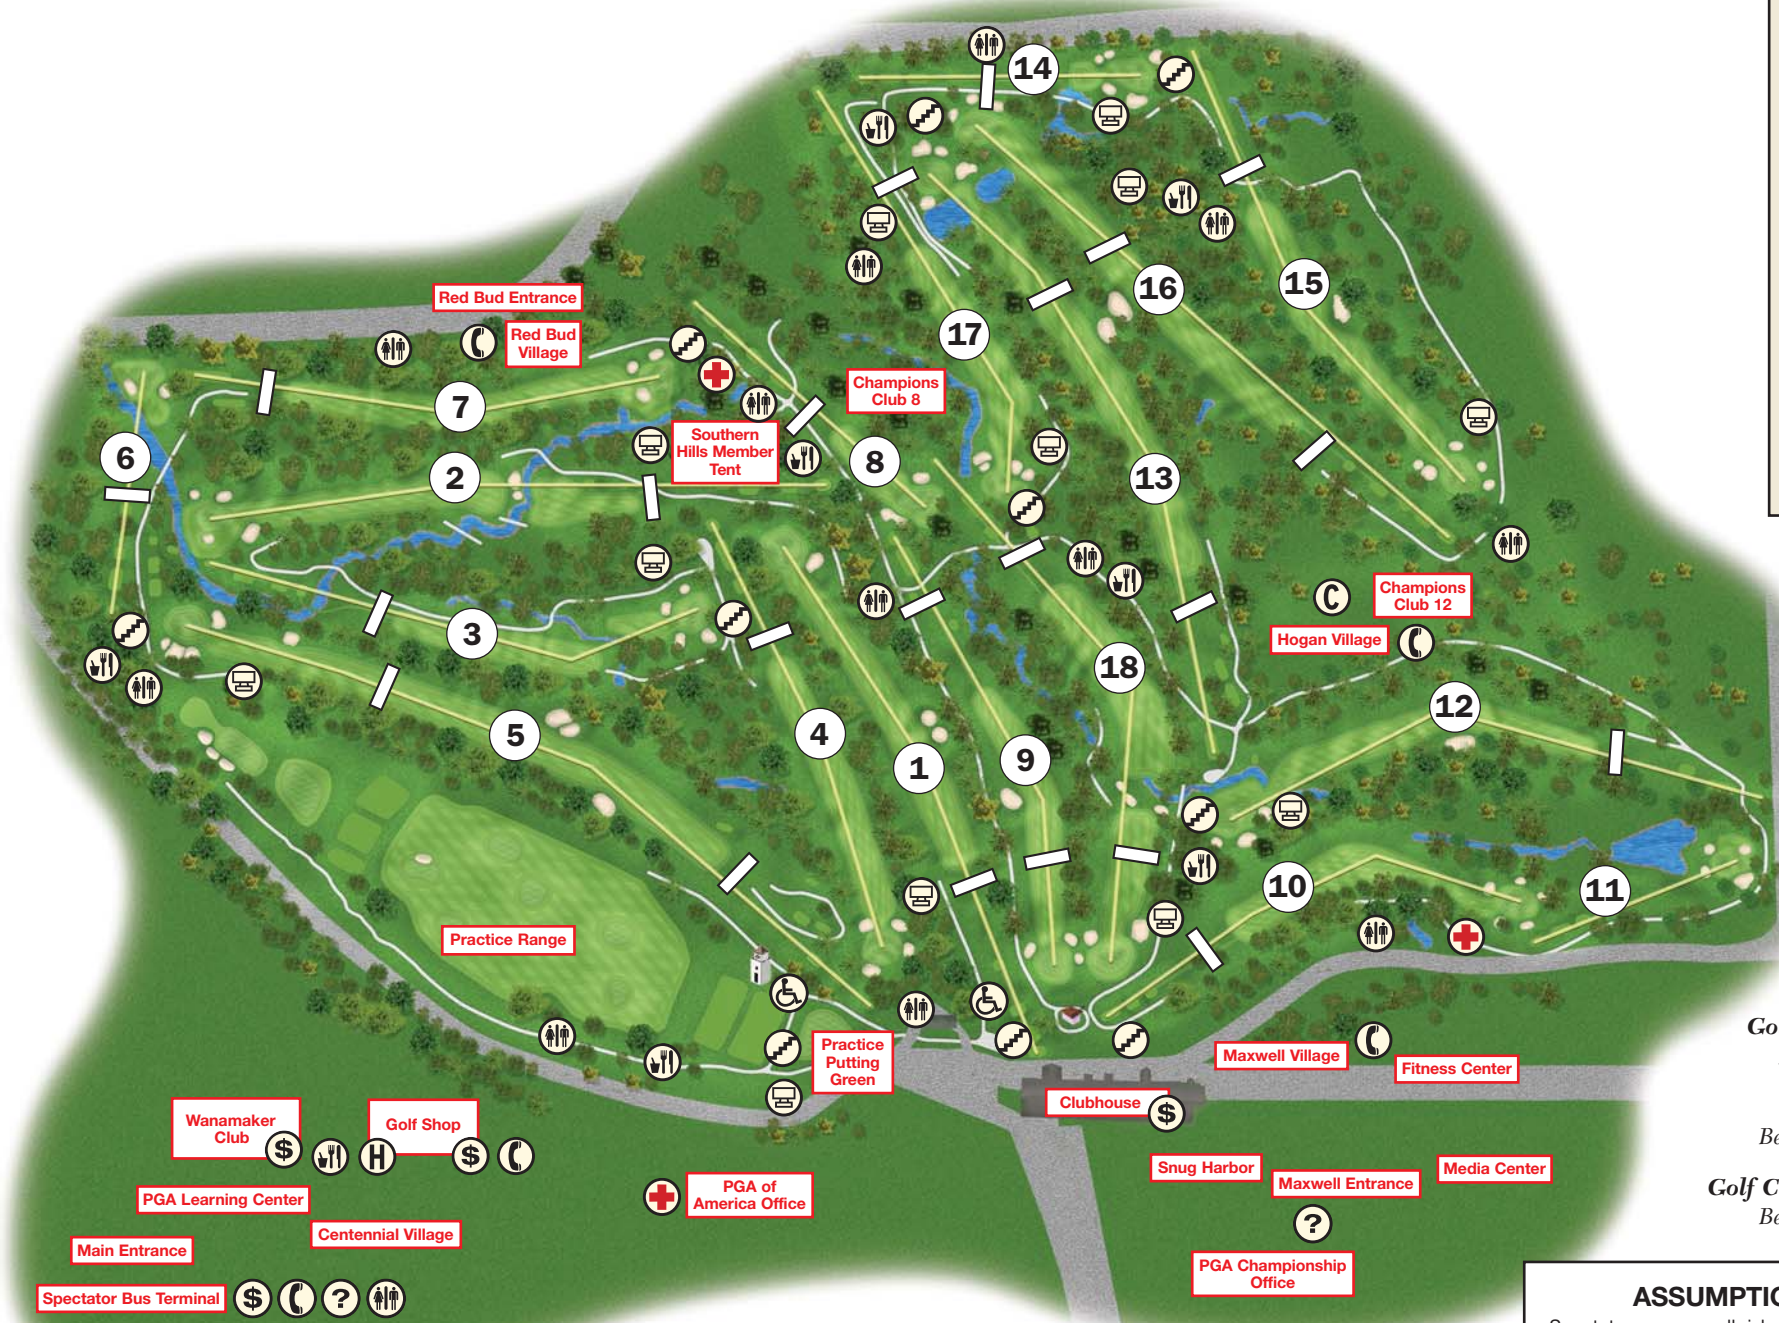

11:00 a.m.-2:00 p.m. *Live coverage*, TNT
2:00 p.m.-7:00 p.m. *Live coverage*, CBS

Sunday, August 12

11:00 a.m.-2:00 p.m. *Live coverage*, TNT
2:00 p.m.-7:00 p.m. *Live coverage*, CBS

All times listed are EDT, subject to change

INCLEMENT WEATHER POLICY FOR SPECTATORS

Observe the Leaderboards and Thru Boards throughout the golf course for Weather Warning signs (symbol right) that will appear if The PGA of America becomes aware of inclement weather moving into the area. When the signs appear, spectators are advised to take precautions and seek shelter PRIOR to play being suspended. If the siren sounds, put down your umbrella and seek shelter immediately.

AVOID THE FOLLOWING

- Hilltops/High Places
- Open Fields
- Utility Poles & Towers
- Grandstands
- Tall/Isolated Trees
- Metal Fence
- Umbrellas
- Golf Cars
- Bodies of Water

LEGEND

- American Express Cardmember Club
- ATM
- Bleachers
- Concessions
- First Aid
- Handicap Viewing Area
- Information
- Leaderboard
- PGA Championship History Exhibit presented by RBS
- Public Telephone
- Restroom
- Walkway